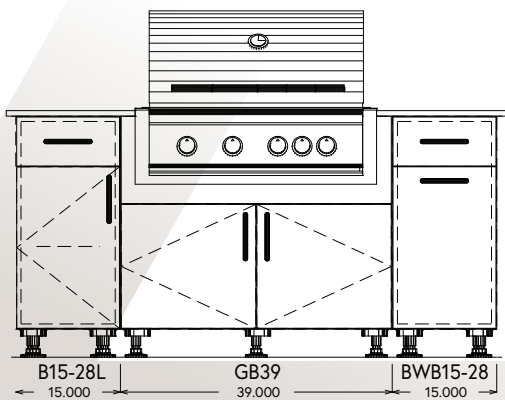

DETAILS

- Length 69" - Height 34.5" - Depth 28.625"
  Includes Waste Bin Insert
- Integrated End Panels
- Back Panels (Optional)
- .75" Compact Countertop (Optional)
  Available in 3 colors
- Optional Toe Kick
- Grill (Optional)
  32" Grill with Insulated Jacket

FRONT VIEW