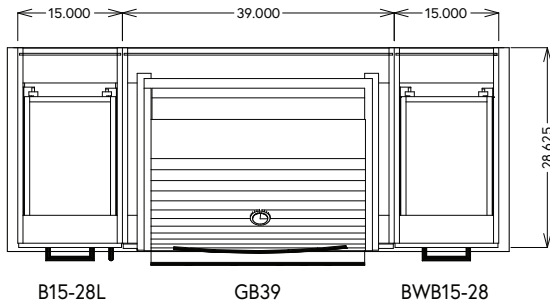

TOP VIEW

DETAILS

- Length 69" - Height 34.5" - Depth 28.625"
Includes Waste Bin Insert
- Integrated End Panels
- Back Panels (Optional)
- .75" Compact Countertop (Optional)
Available in 3 colors
- Optional Toe Kick
- Grill (Optional)
32" Grill with Insulated Jacket